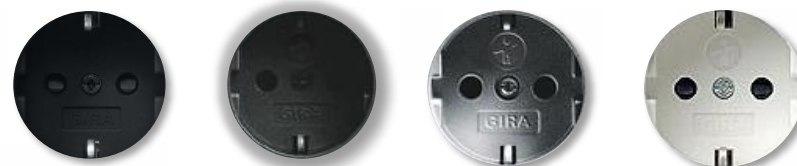

# ELE CONFIGURATOR

Configurator Elysium

Collection

Classic  Minimalism  Modern

Series Form

Toggle switch

Socket

Horizontal